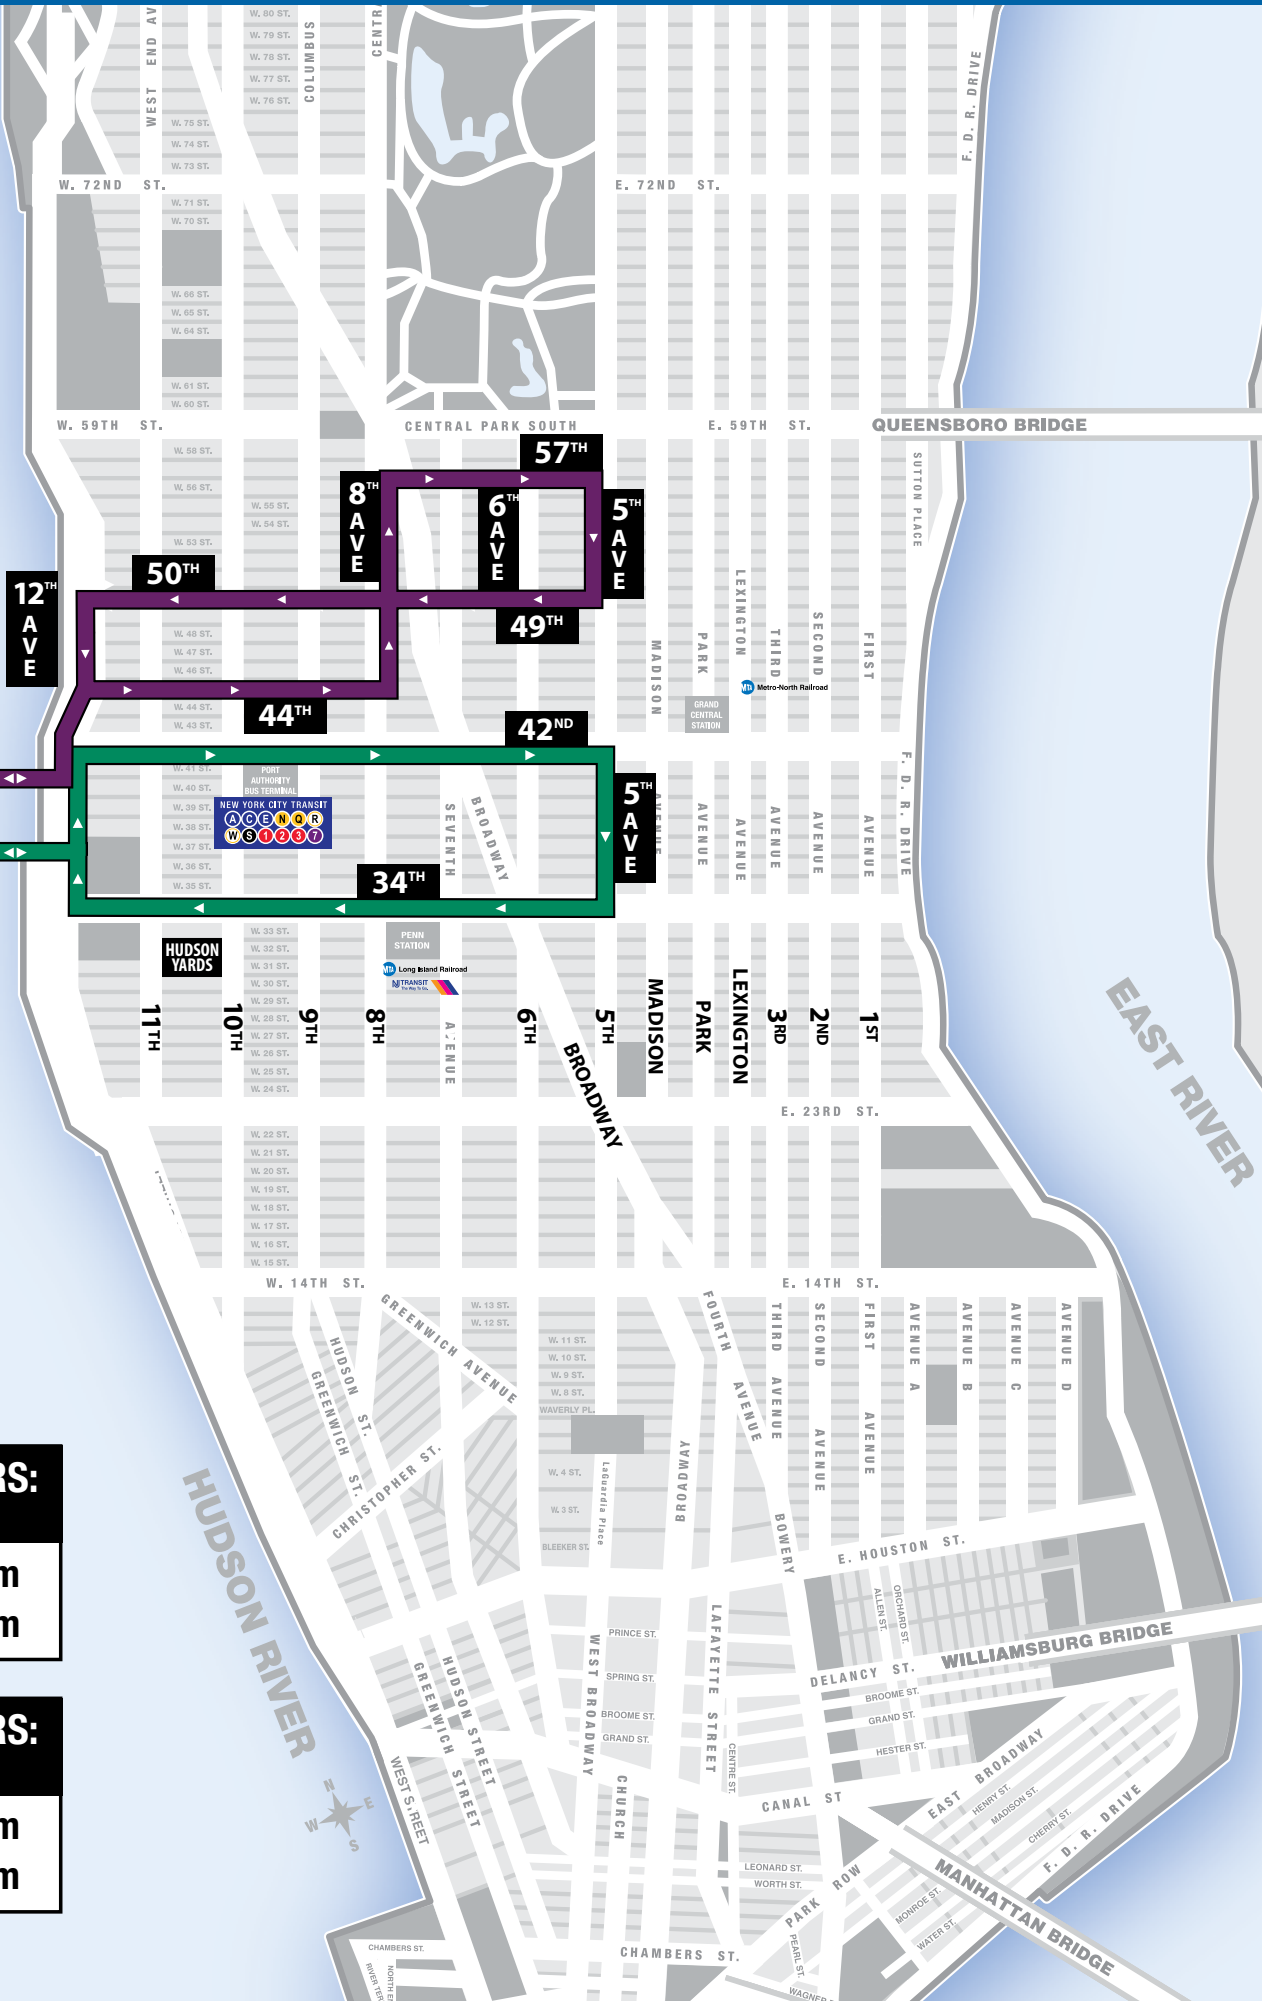

# Weekday Off-Peak to Theater District Bus Map

**OFF-PEAK HOURS:  
MON-THURS**

**10:30am-3:10pm**  
**7:20pm-11:30pm**

**OFF-PEAK HOURS:  
FRI ONLY**

**10:30am-3:10pm**  
**7:20pm-12:30am**