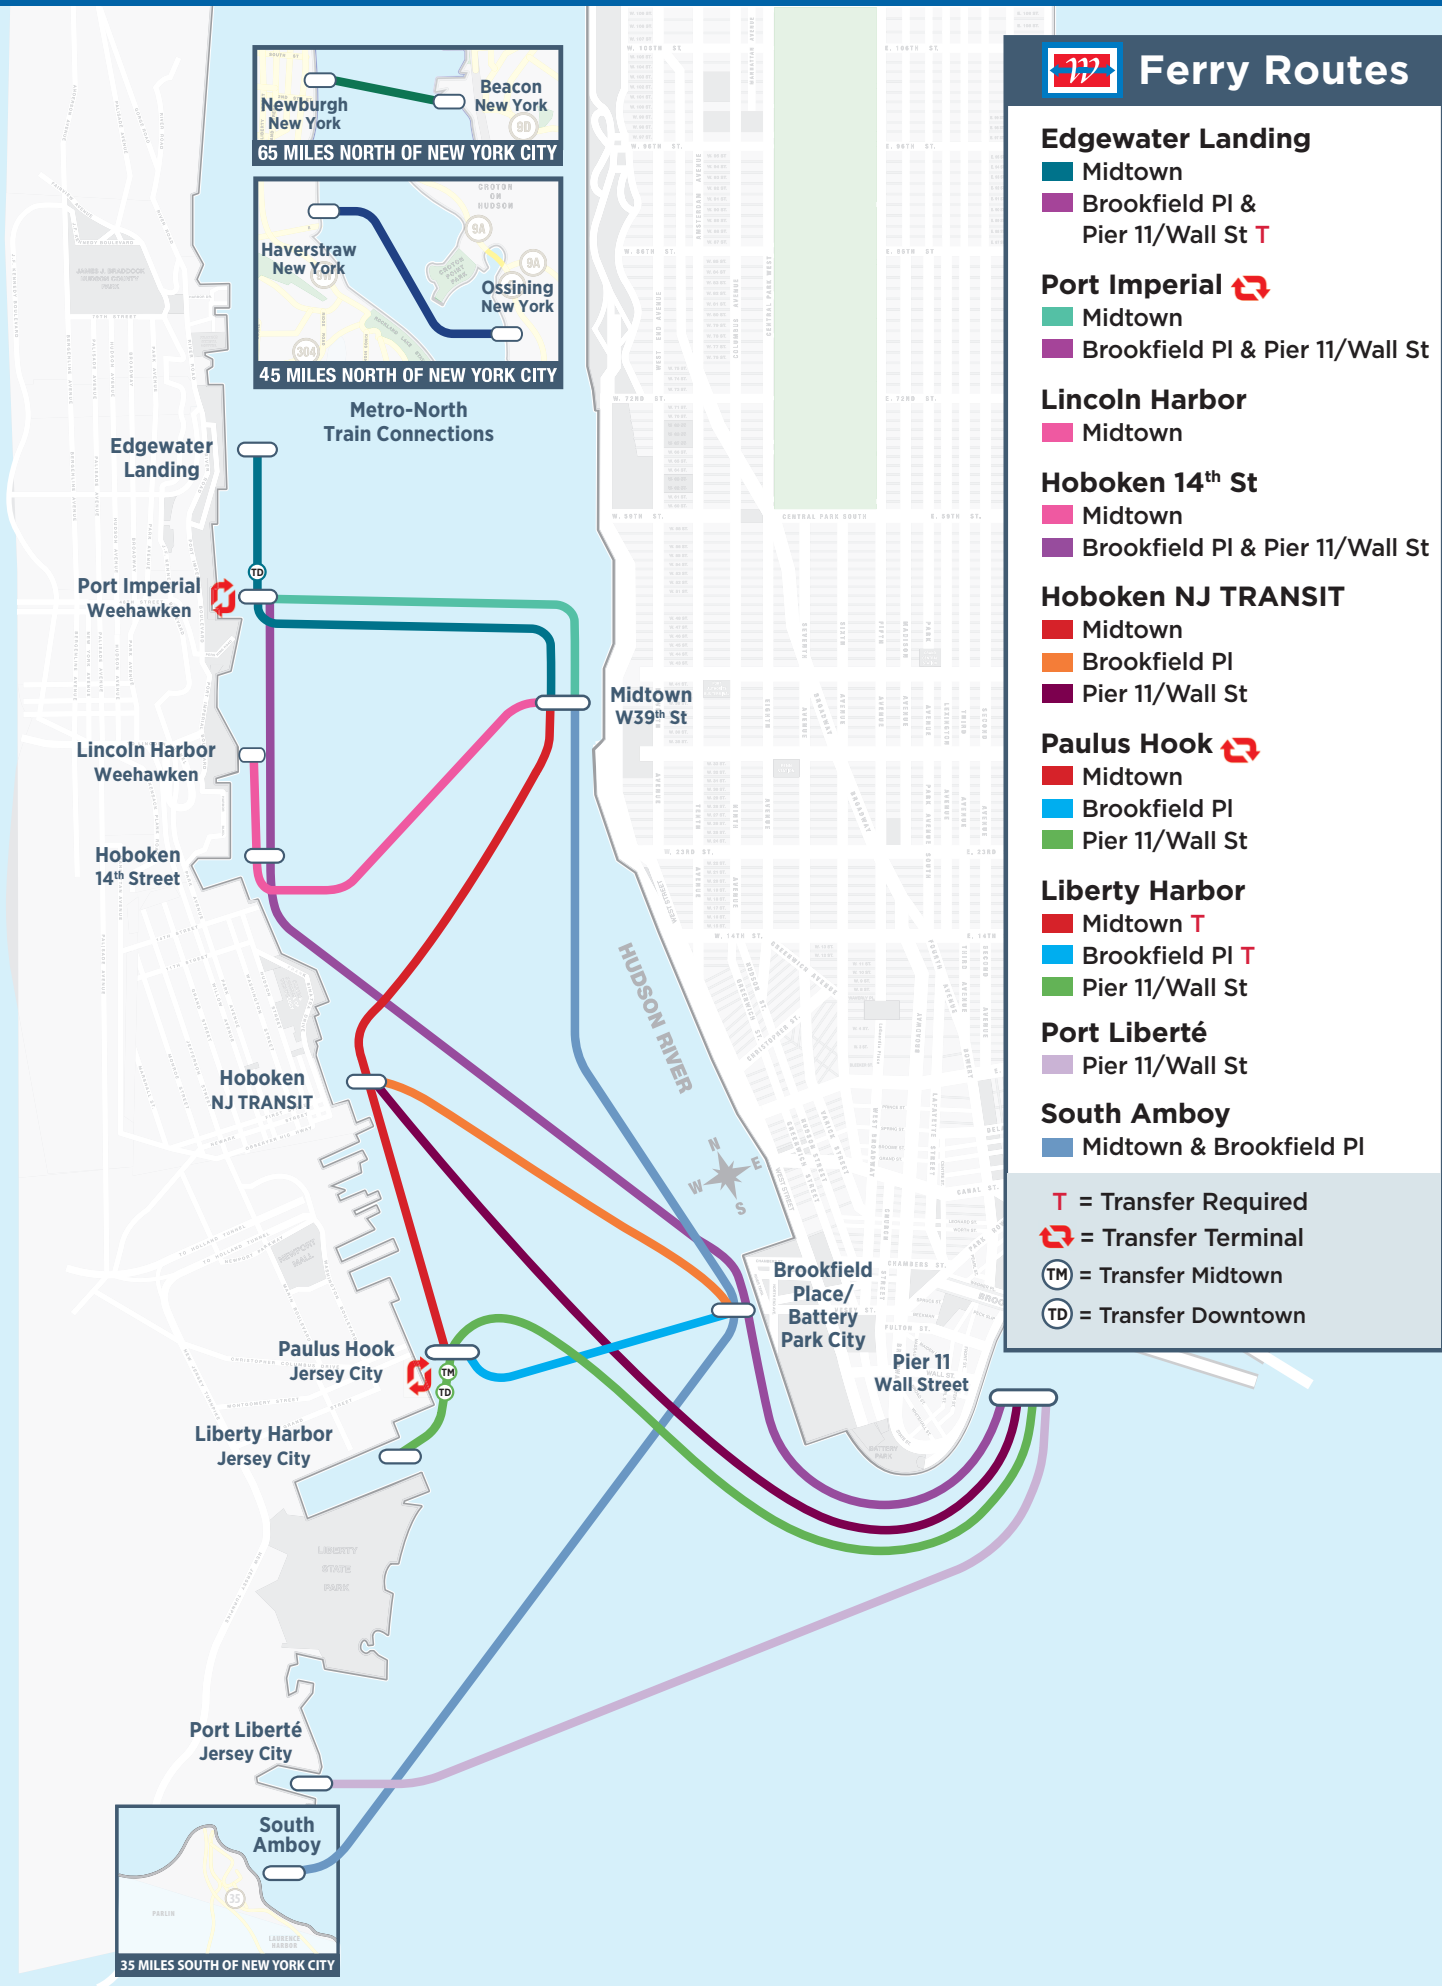

Weekday Peak Ferry Routes

Ferry Routes

- Edgewater Landing**
 - Midtown
 - Brookfield PI & Pier 11/Wall St T
 - Port Imperial**
 - Midtown
 - Brookfield PI & Pier 11/Wall St
 - Lincoln Harbor**
 - Midtown
 - Hoboken 14th St**
 - Midtown
 - Brookfield PI & Pier 11/Wall St
 - Hoboken NJ TRANSIT**
 - Midtown
 - Brookfield PI
 - Pier 11/Wall St
 - Paulus Hook**
 - Midtown
 - Brookfield PI
 - Pier 11/Wall St
 - Liberty Harbor**
 - Midtown T
 - Brookfield PI T
 - Pier 11/Wall St
 - Port Liberté**
 - Pier 11/Wall St
 - South Amboy**
 - Midtown & Brookfield PI
-
- T = Transfer Required
 - ↻ = Transfer Terminal
 - TM = Transfer Midtown
 - TD = Transfer Downtown