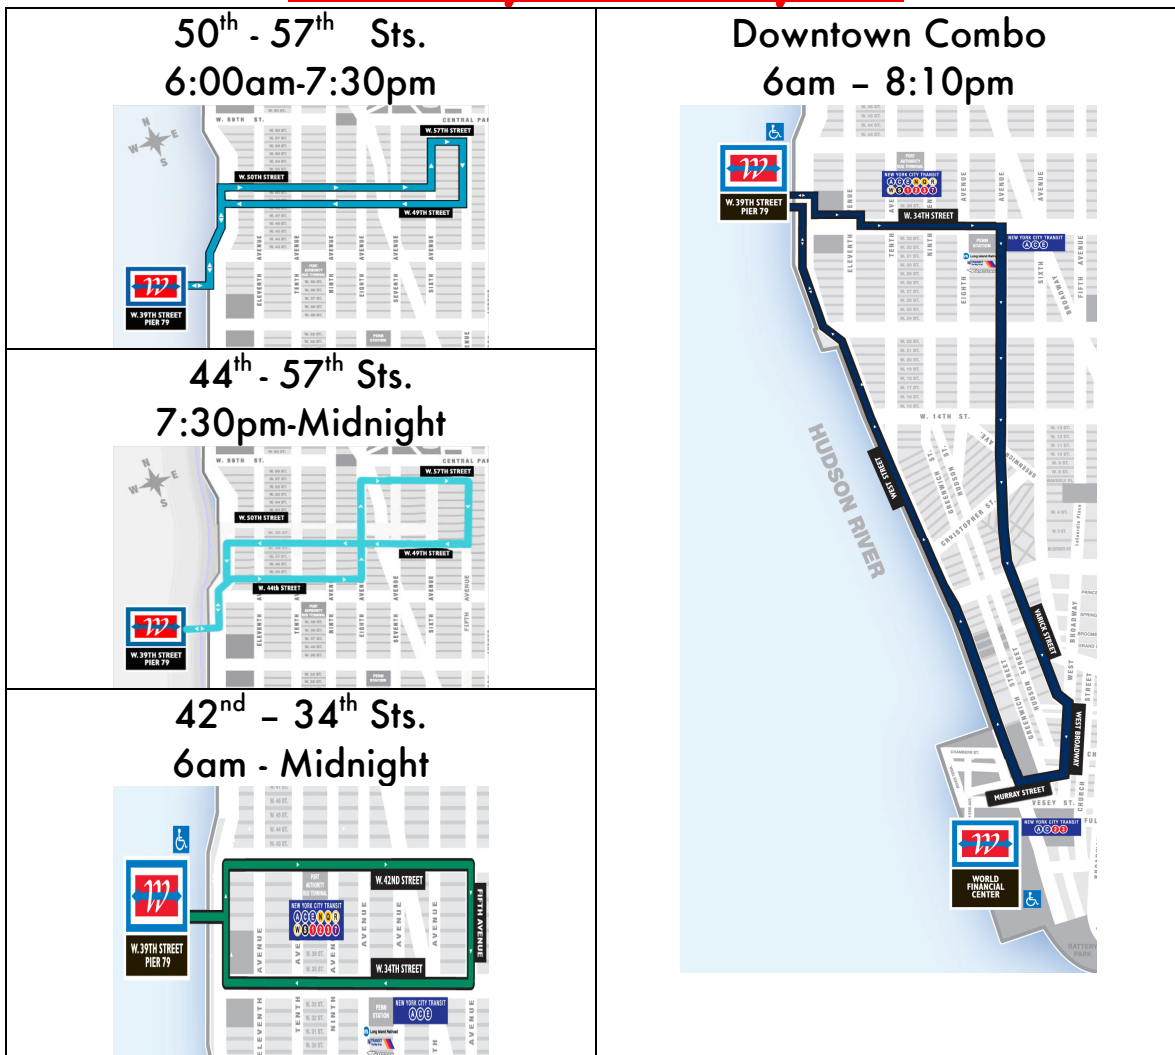

## MARTIN LUTHER KING DAY

### NYC BUS

Monday, January 21

**NY WATERWAY®**

YOUR KEY TO THE CITY™

1.800.53FERRY(33779) • nywaterway.com