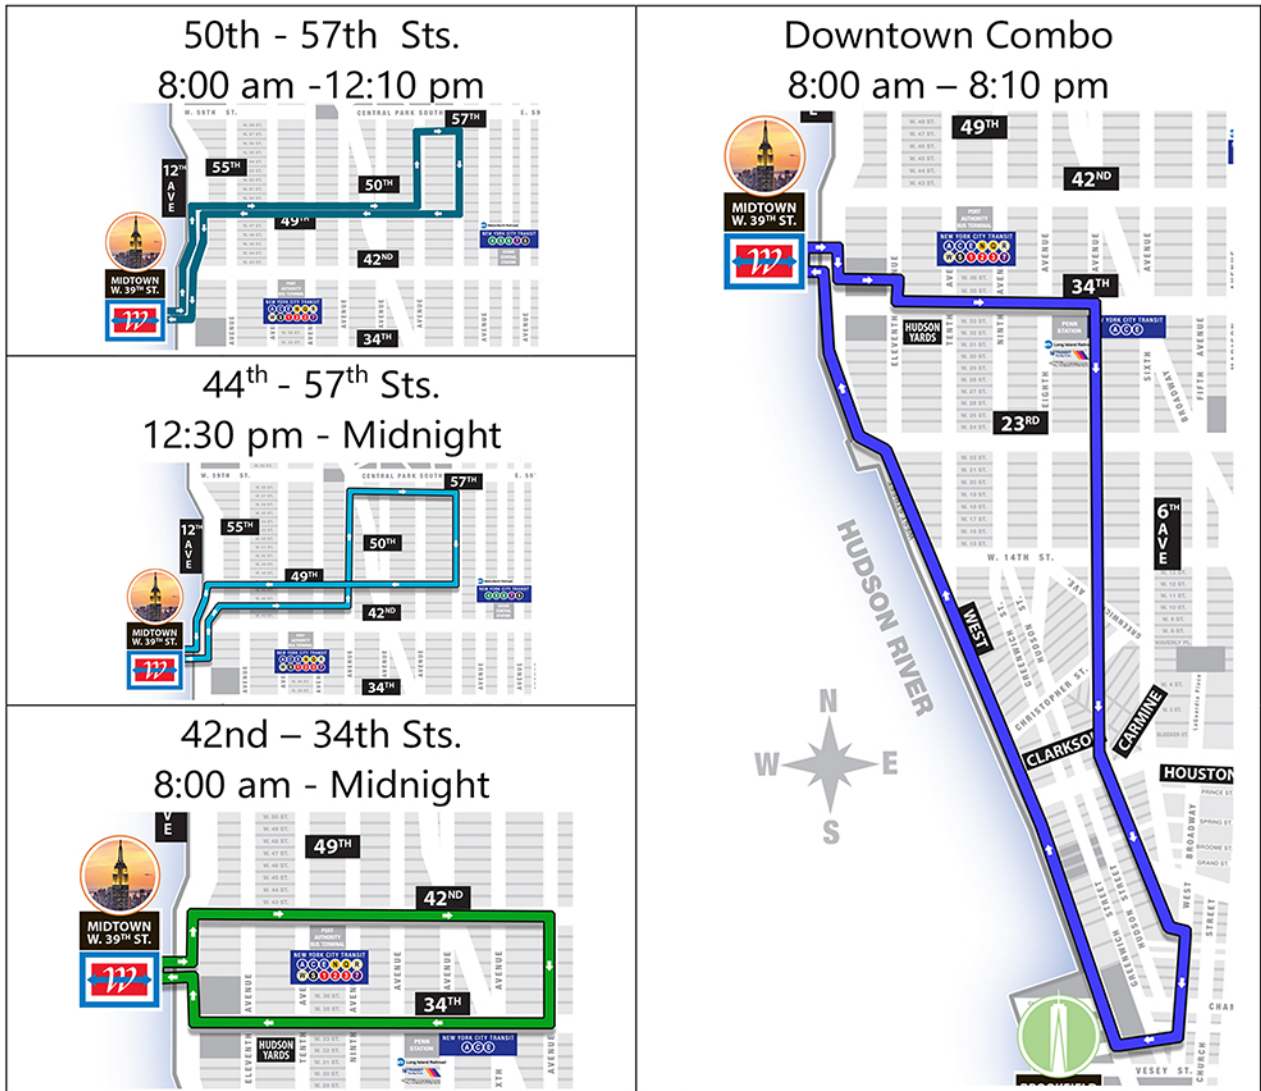

ADVISORY

PRESIDENTS DAY

Monday, February 18

NYC BUS SCHEDULE

NY WATERWAY®

1.800.53FERRY(33779) • nywaterway.com