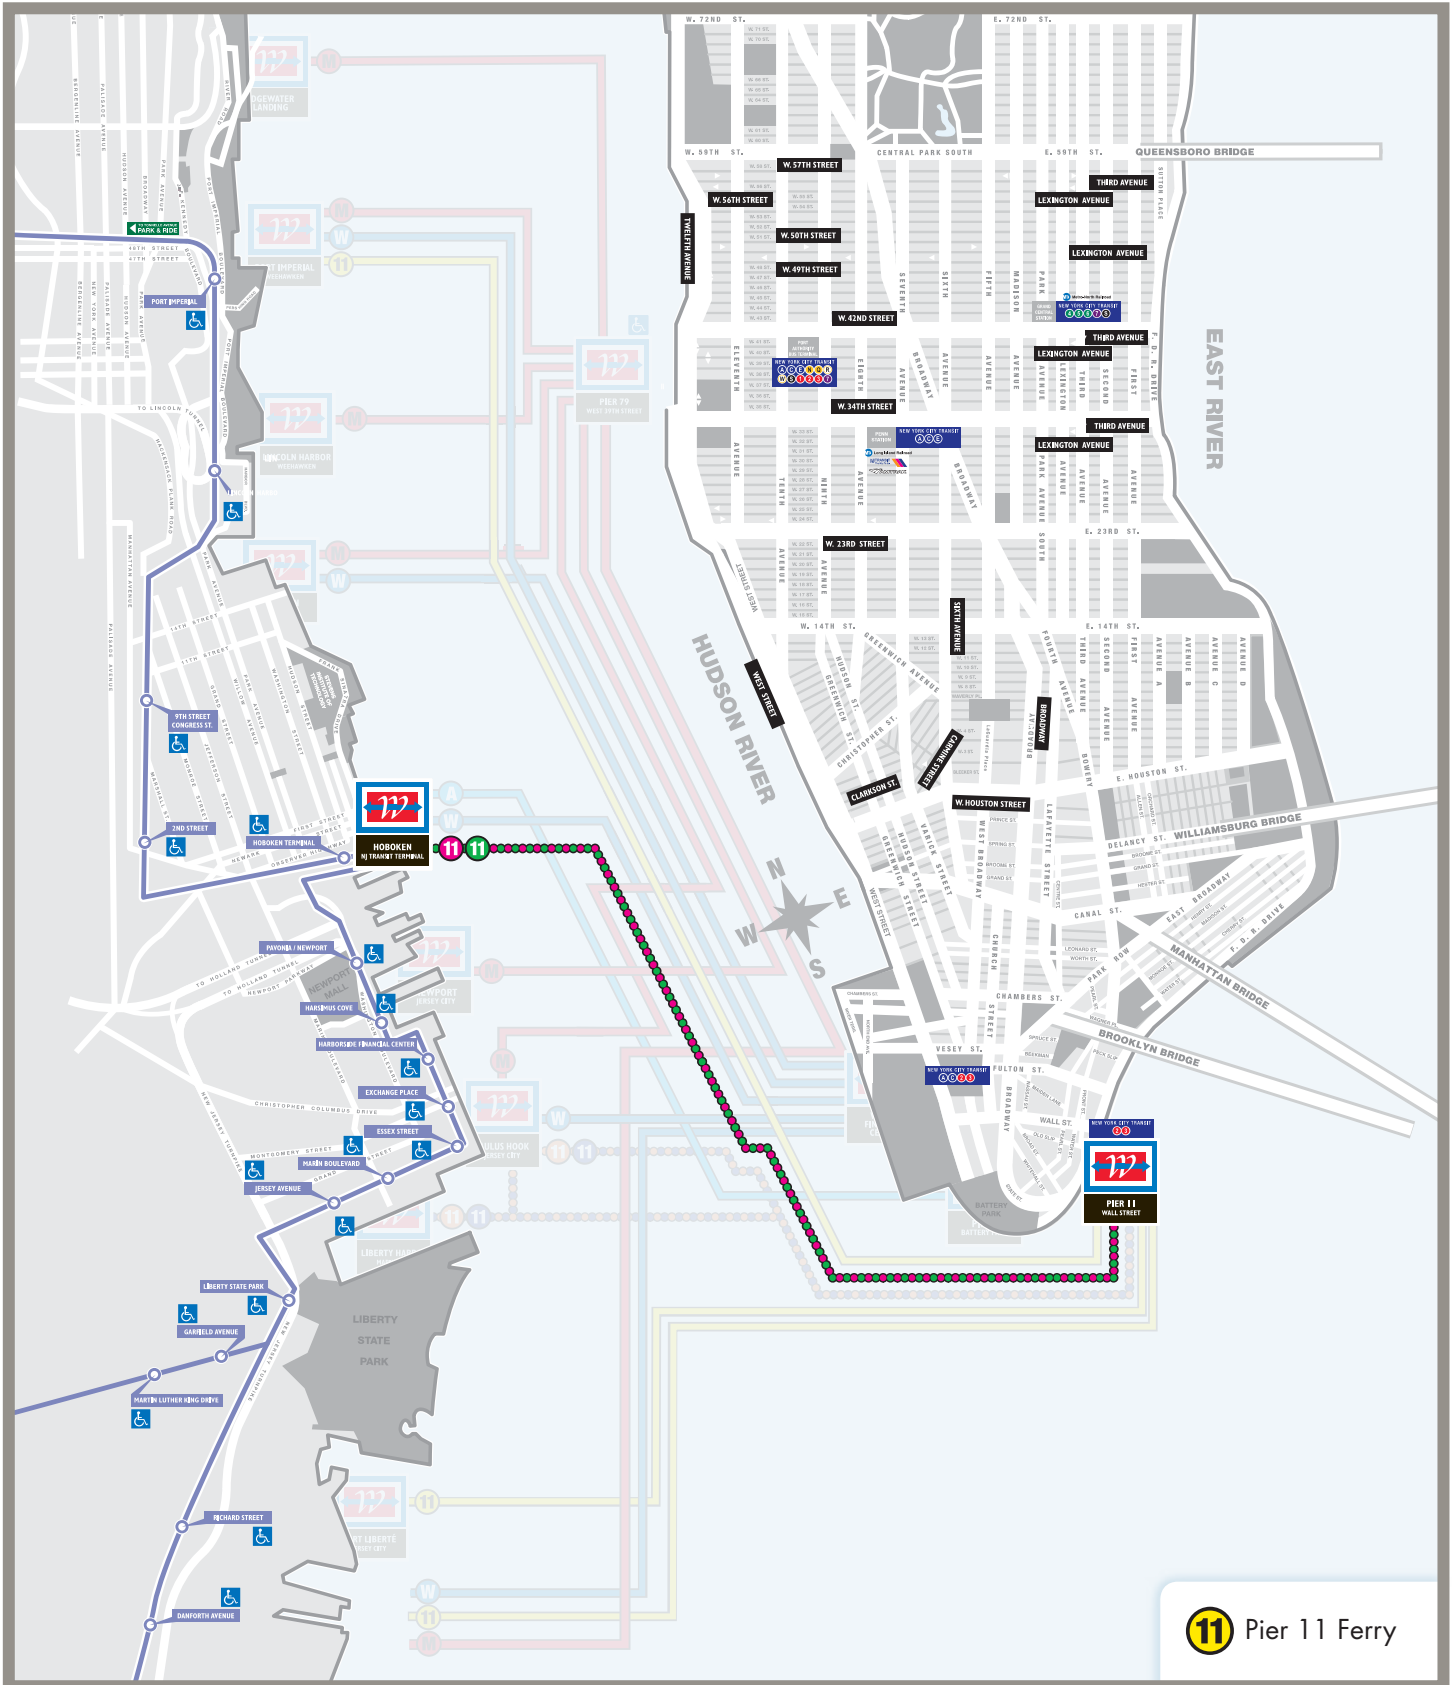

Hoboken / NJ Transit Terminal to/from Pier 11/Wall Street

11 Pier 11 Ferry