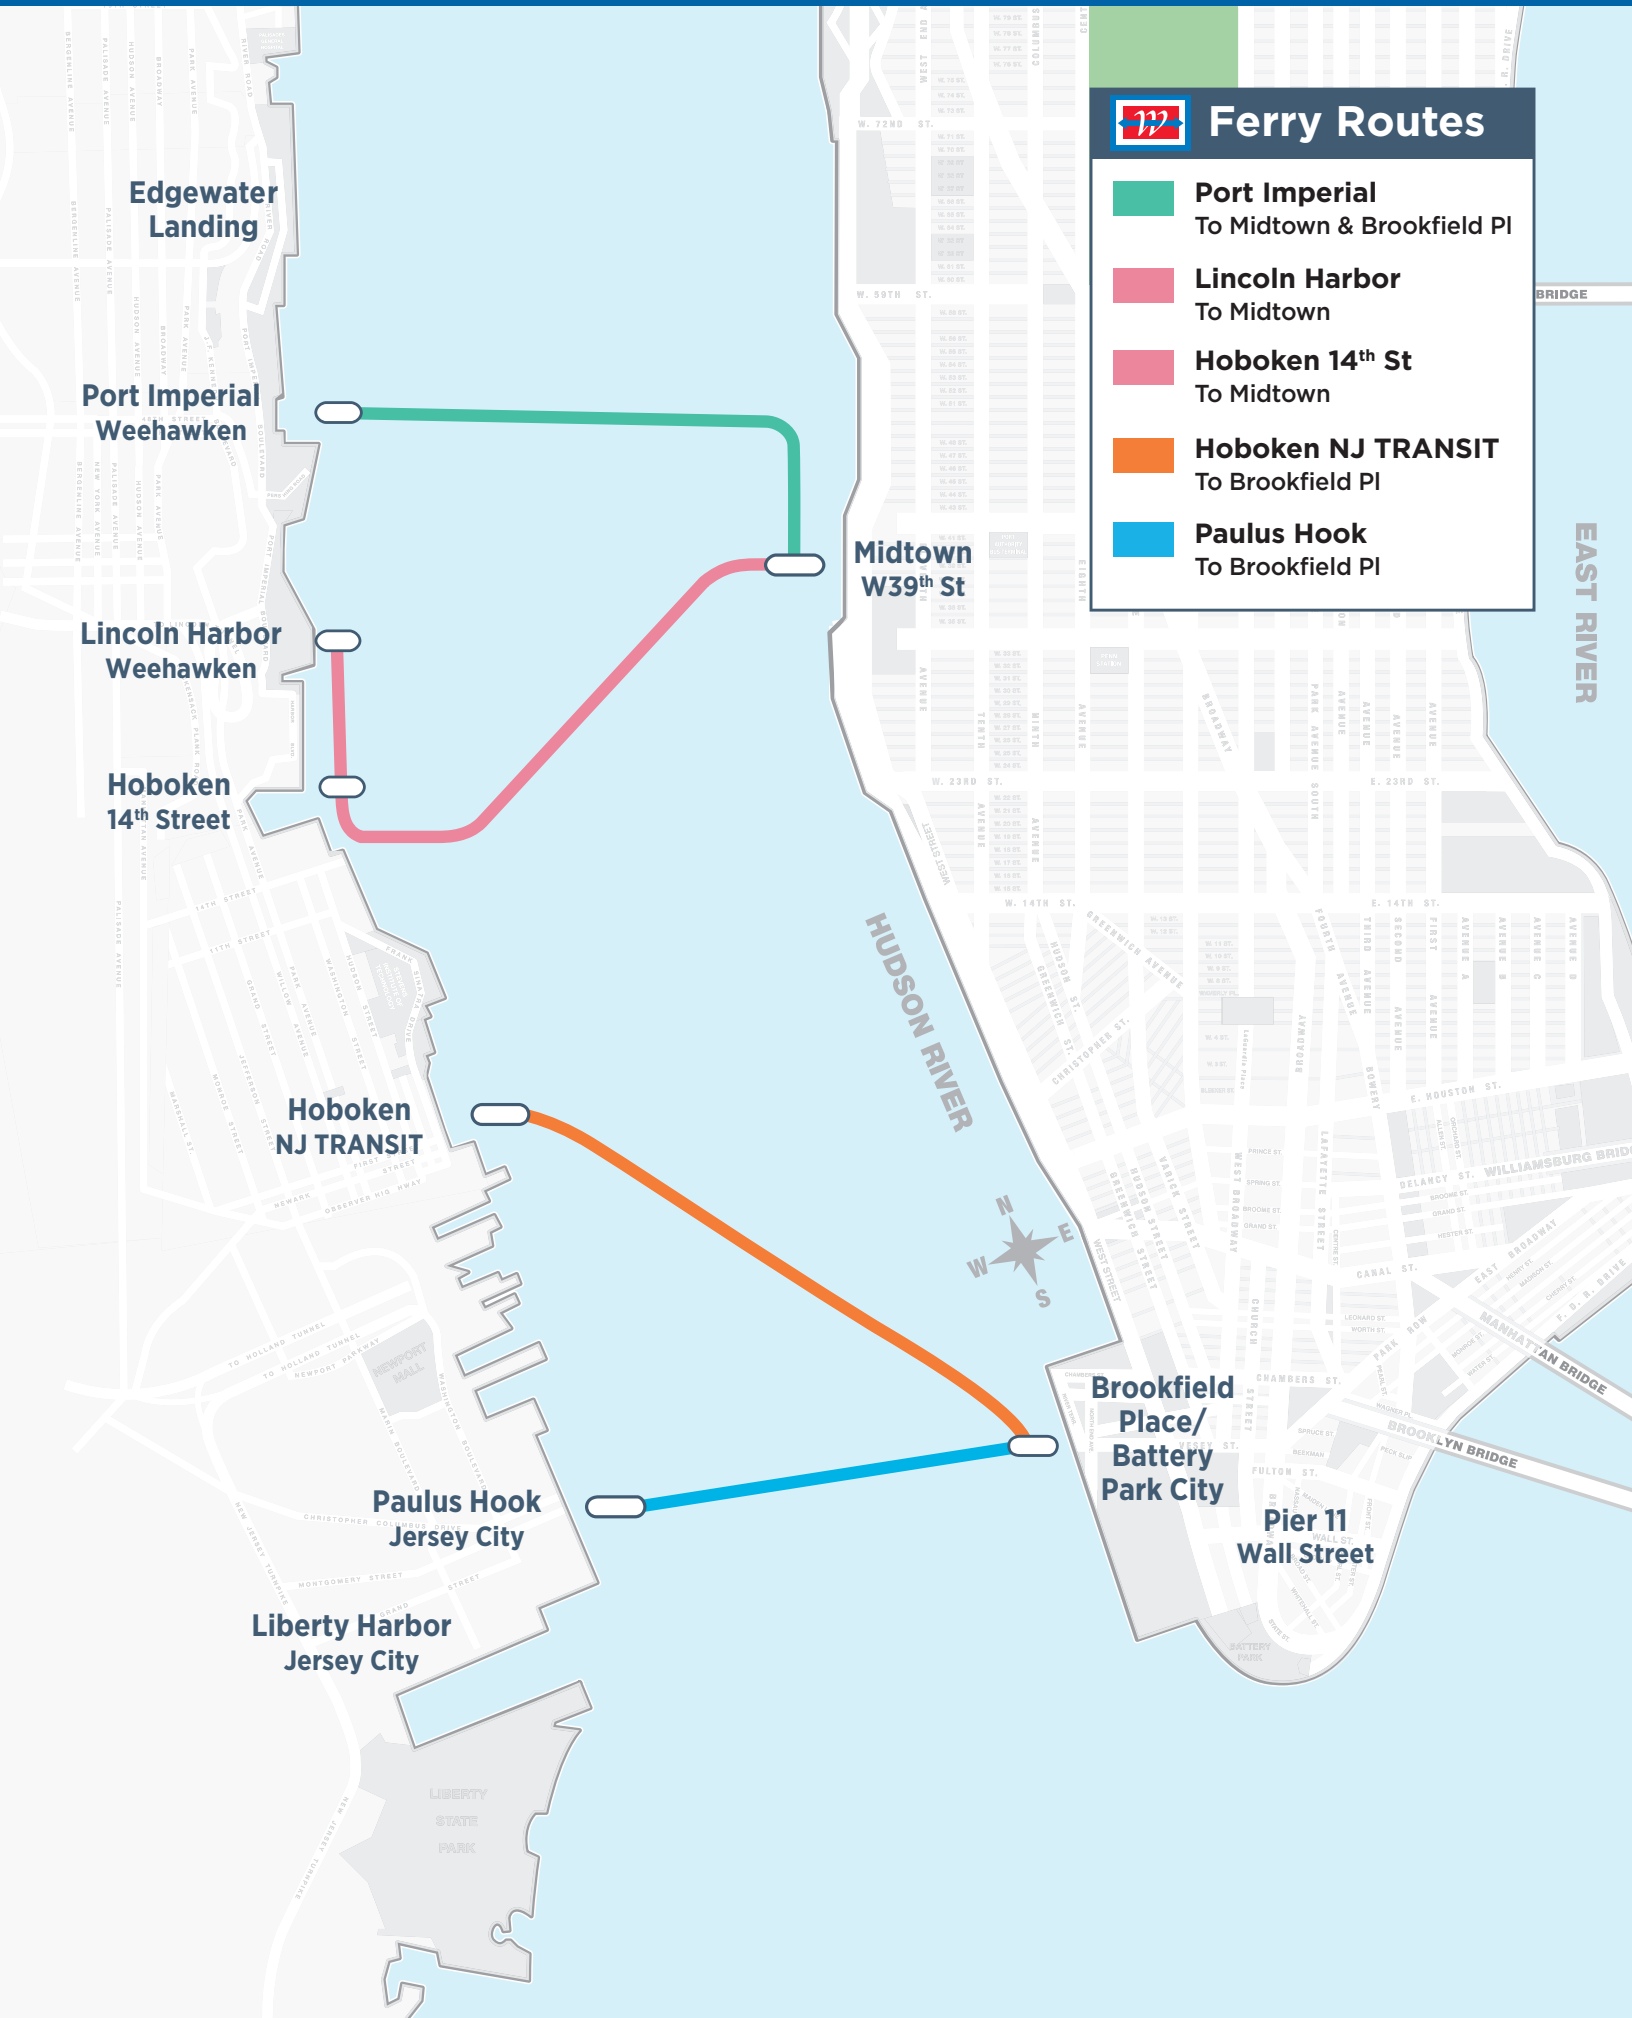

Weekday Off-Peak Ferry Routes

Ferry Routes

-  **Port Imperial**
To Midtown & Brookfield Pl
-  **Lincoln Harbor**
To Midtown
-  **Hoboken 14th St**
To Midtown
-  **Hoboken NJ TRANSIT**
To Brookfield Pl
-  **Paulus Hook**
To Brookfield Pl