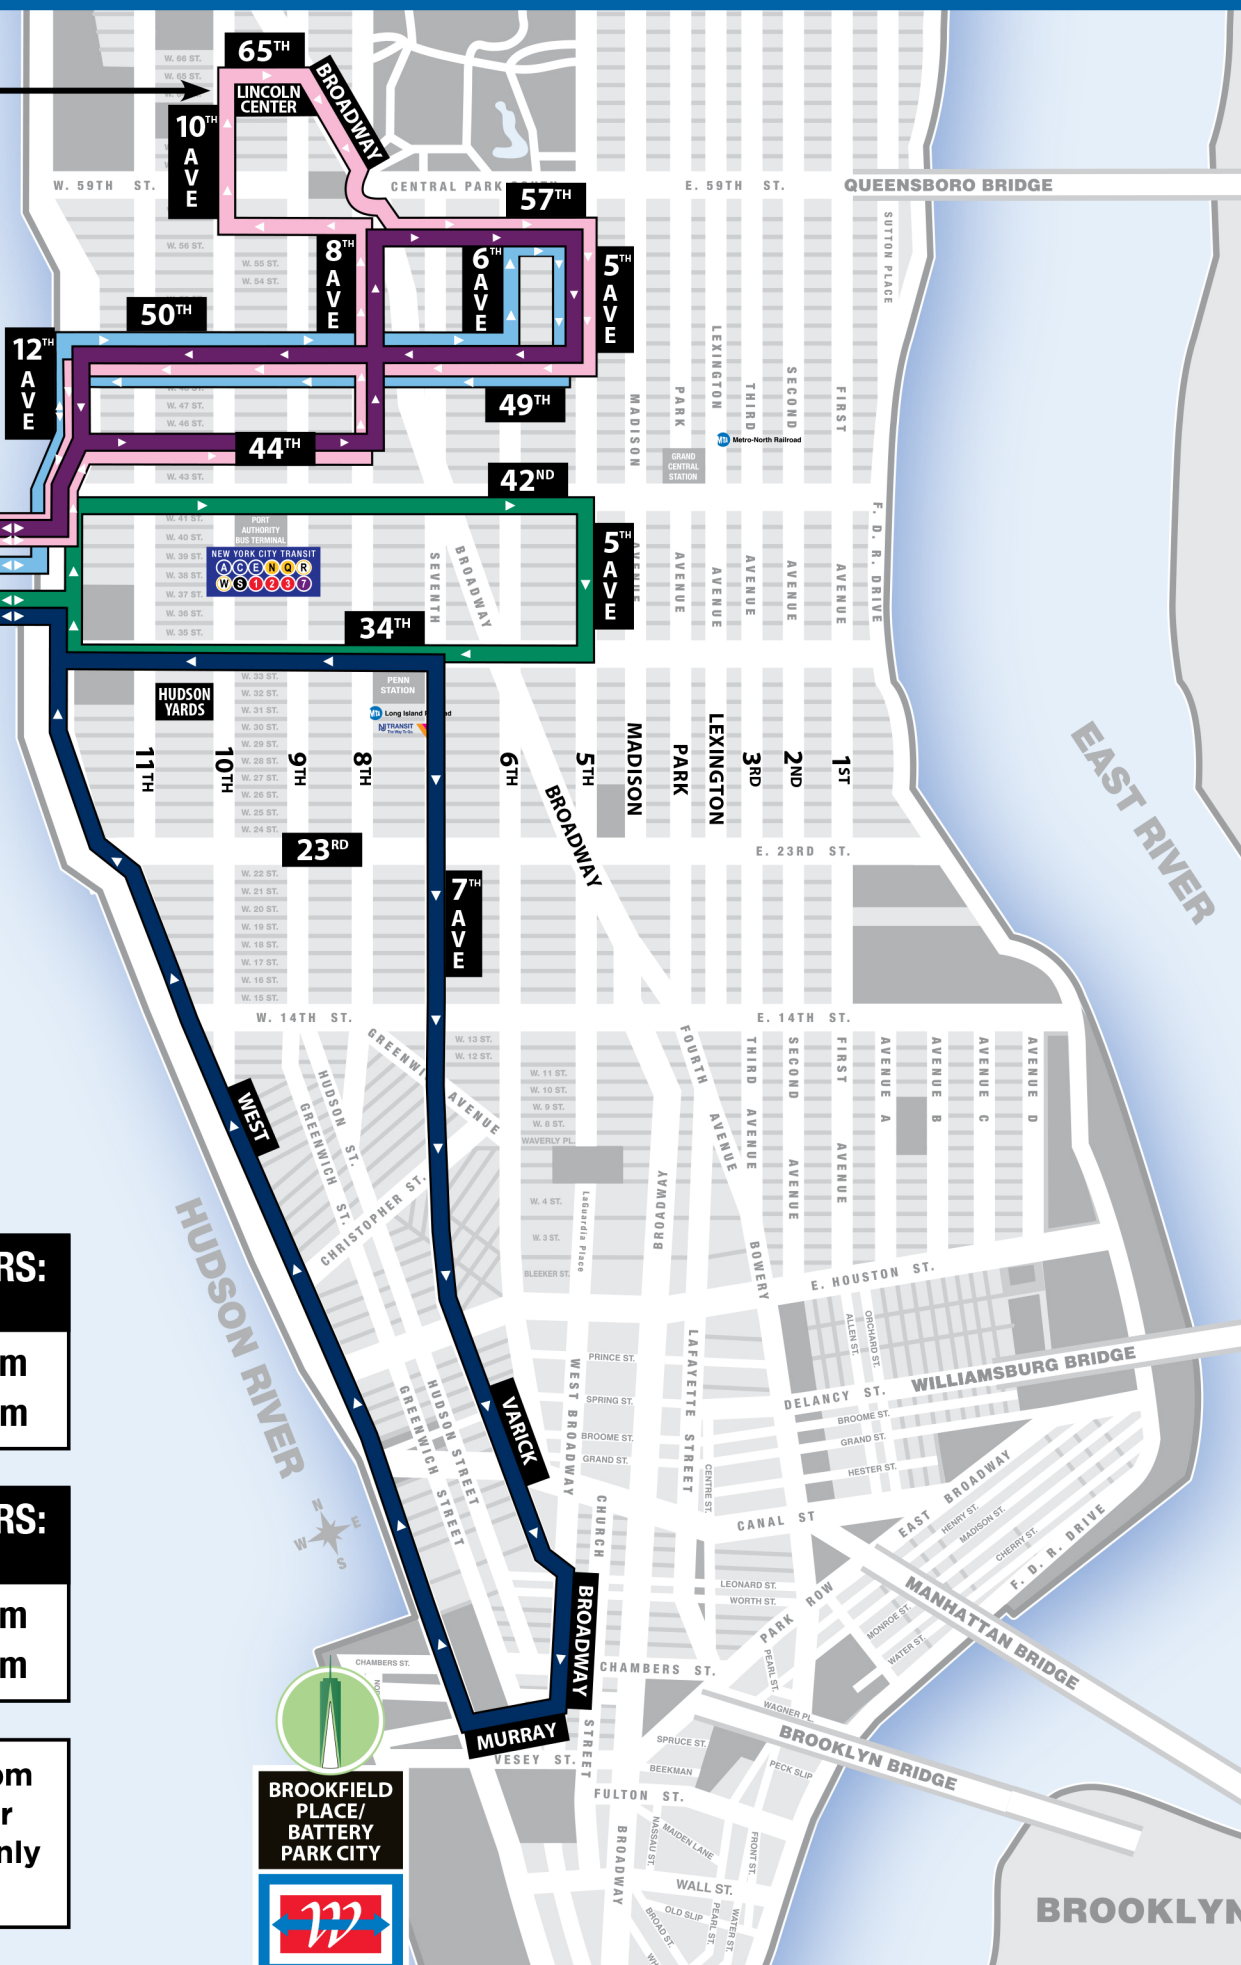

# Weekday Off-Peak Bus Map

Lincoln Center upon request only

**OFF-PEAK HOURS:  
MON-THURS**

10:30am-3:10pm  
7:20pm-11:30pm

**OFF-PEAK HOURS:  
FRI ONLY**

10:30am-3:10pm  
7:20pm-12:30am

7:30pm-10:30pm  
Lincoln Center  
upon request only  
(Pink route)

**BROOKLYN**