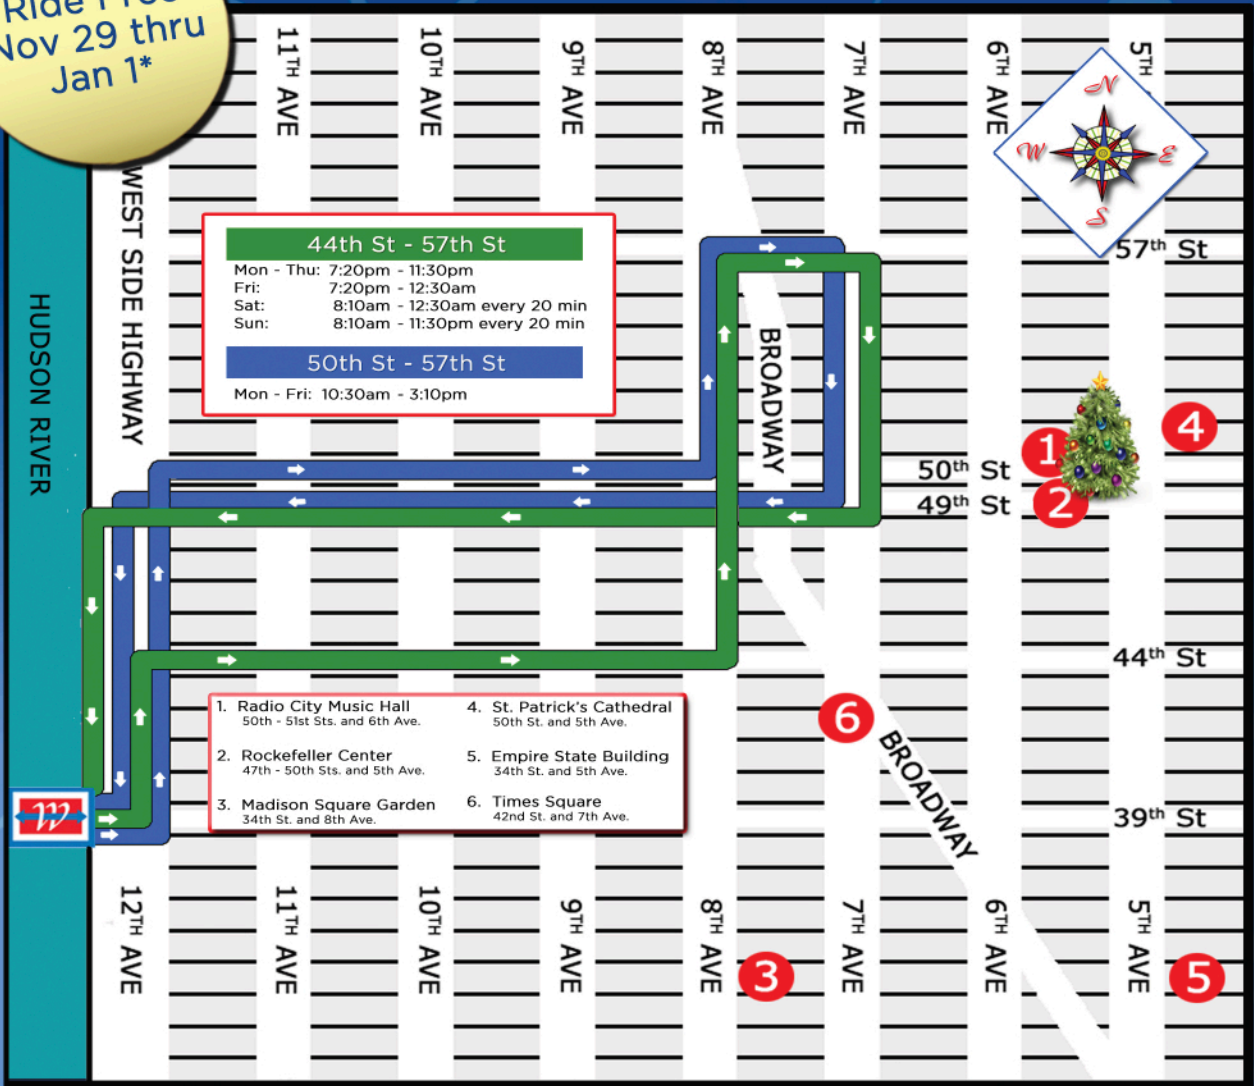

Holiday Off-Peak Bus Routes

November 29 - January 4

Kids
Ride Free
Nov 29 thru
Jan 1*

NY WATERWAY®

1.800.53.FERRY | nywaterway.com

*Restrictions apply see website for details.