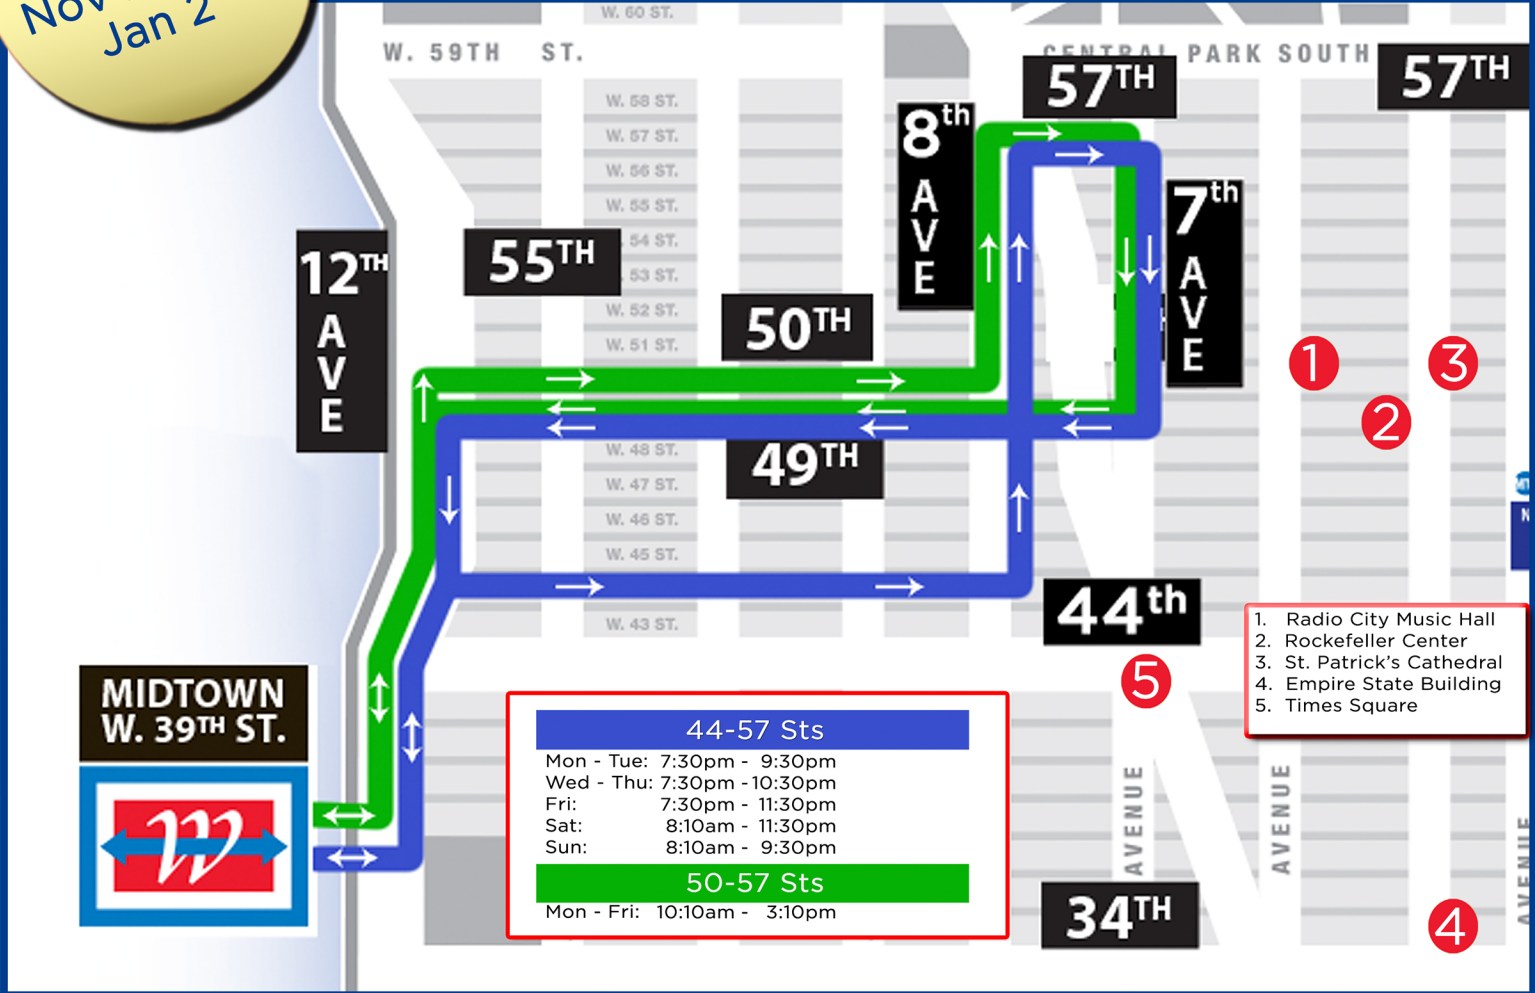

Holiday, Off-Peak Bus Routes

November 26 - January 2

**Kids
Ride Free
Nov 26 thru
Jan 2***

1. Radio City Music Hall
2. Rockefeller Center
3. St. Patrick's Cathedral
4. Empire State Building
5. Times Square