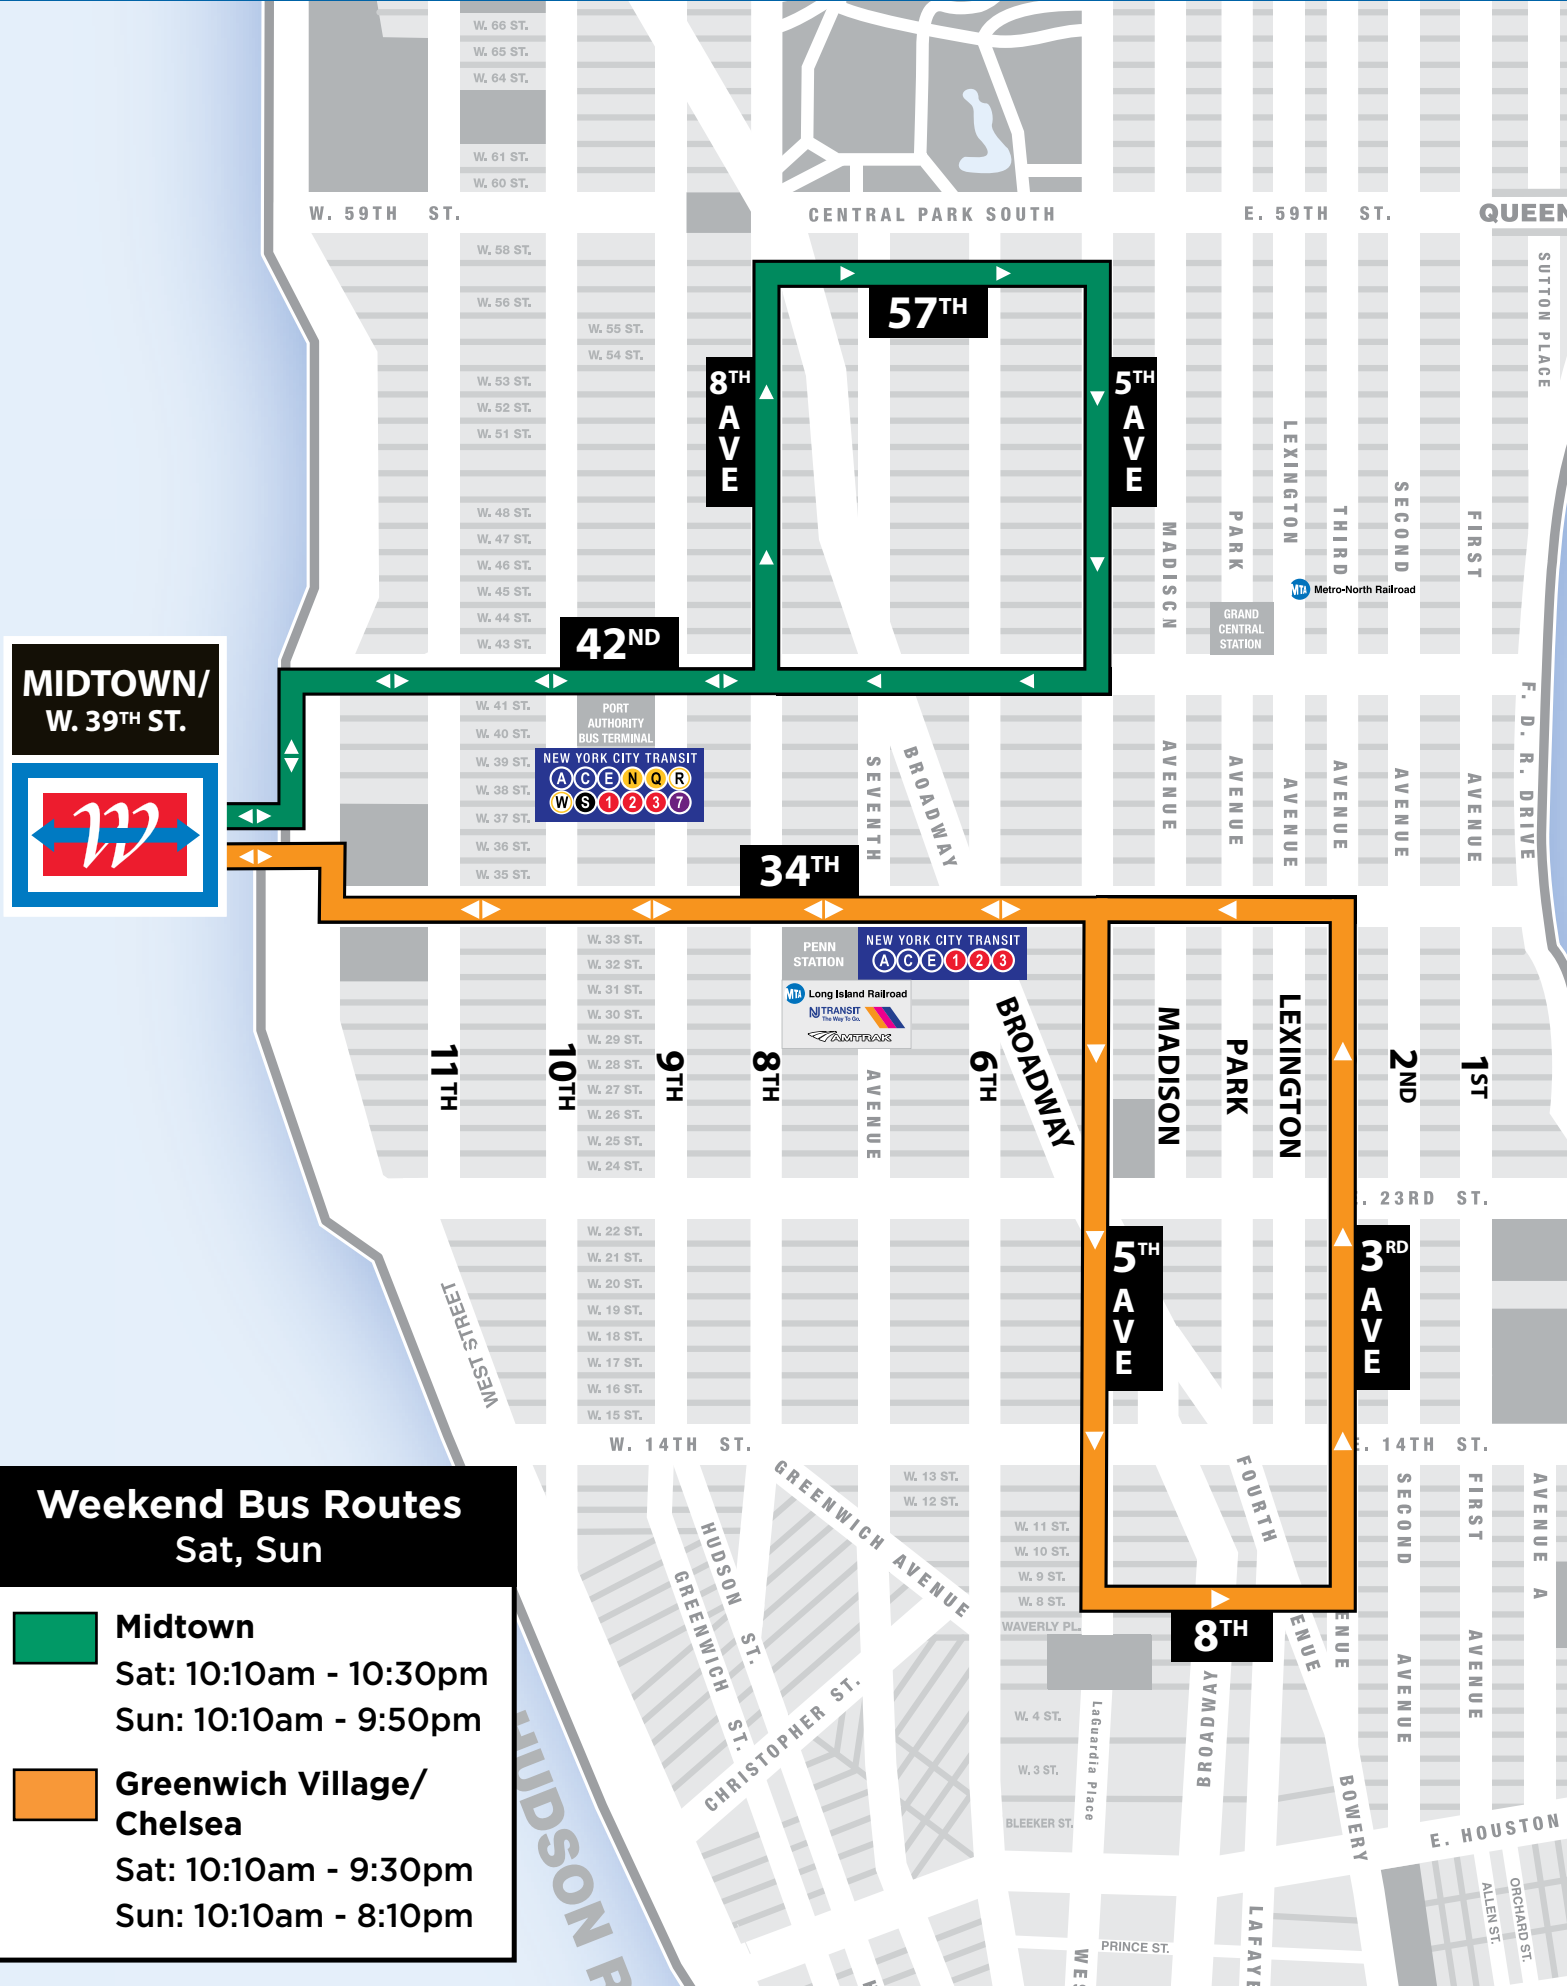

# Free Weekend Bus Routes

### Weekend Bus Routes Sat, Sun

- Midtown**  
Sat: 10:10am - 10:30pm  
Sun: 10:10am - 9:50pm
- Greenwich Village/  
Chelsea**  
Sat: 10:10am - 9:30pm  
Sun: 10:10am - 8:10pm