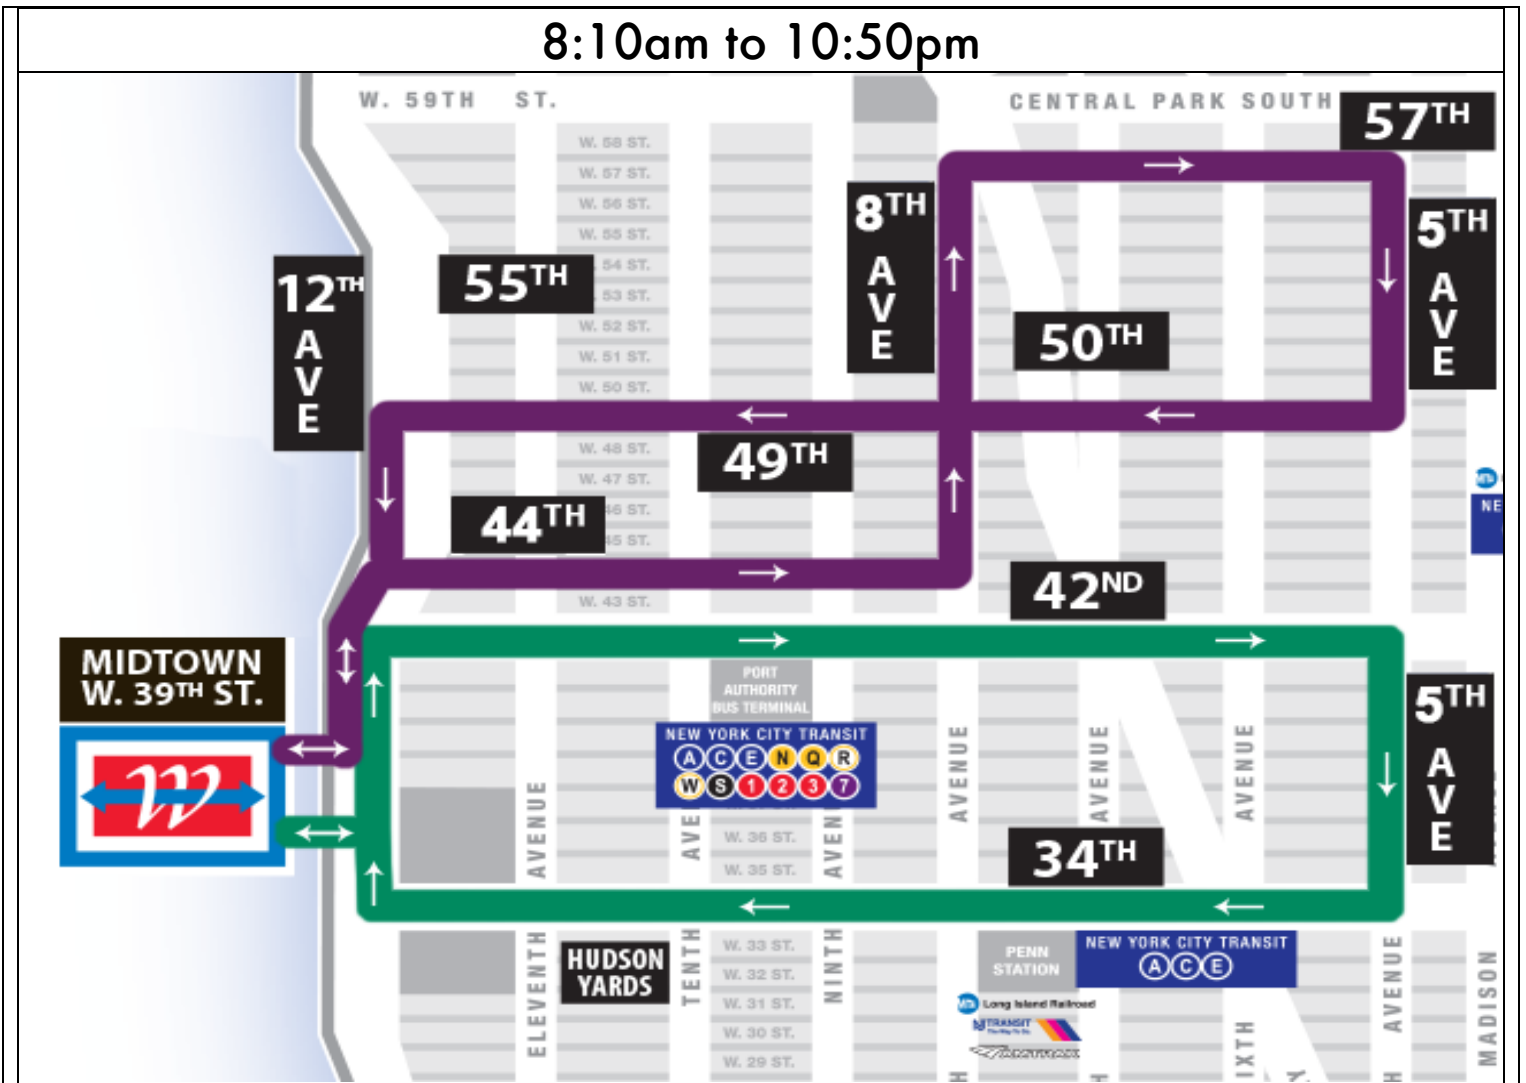

ADVISORY

Memorial Day 2022 NYC Bus Routes

Monday, May 30

8:10am to 10:50pm

NY WATERWAY®

1.800.53FERRY(33779) • nywaterway.com