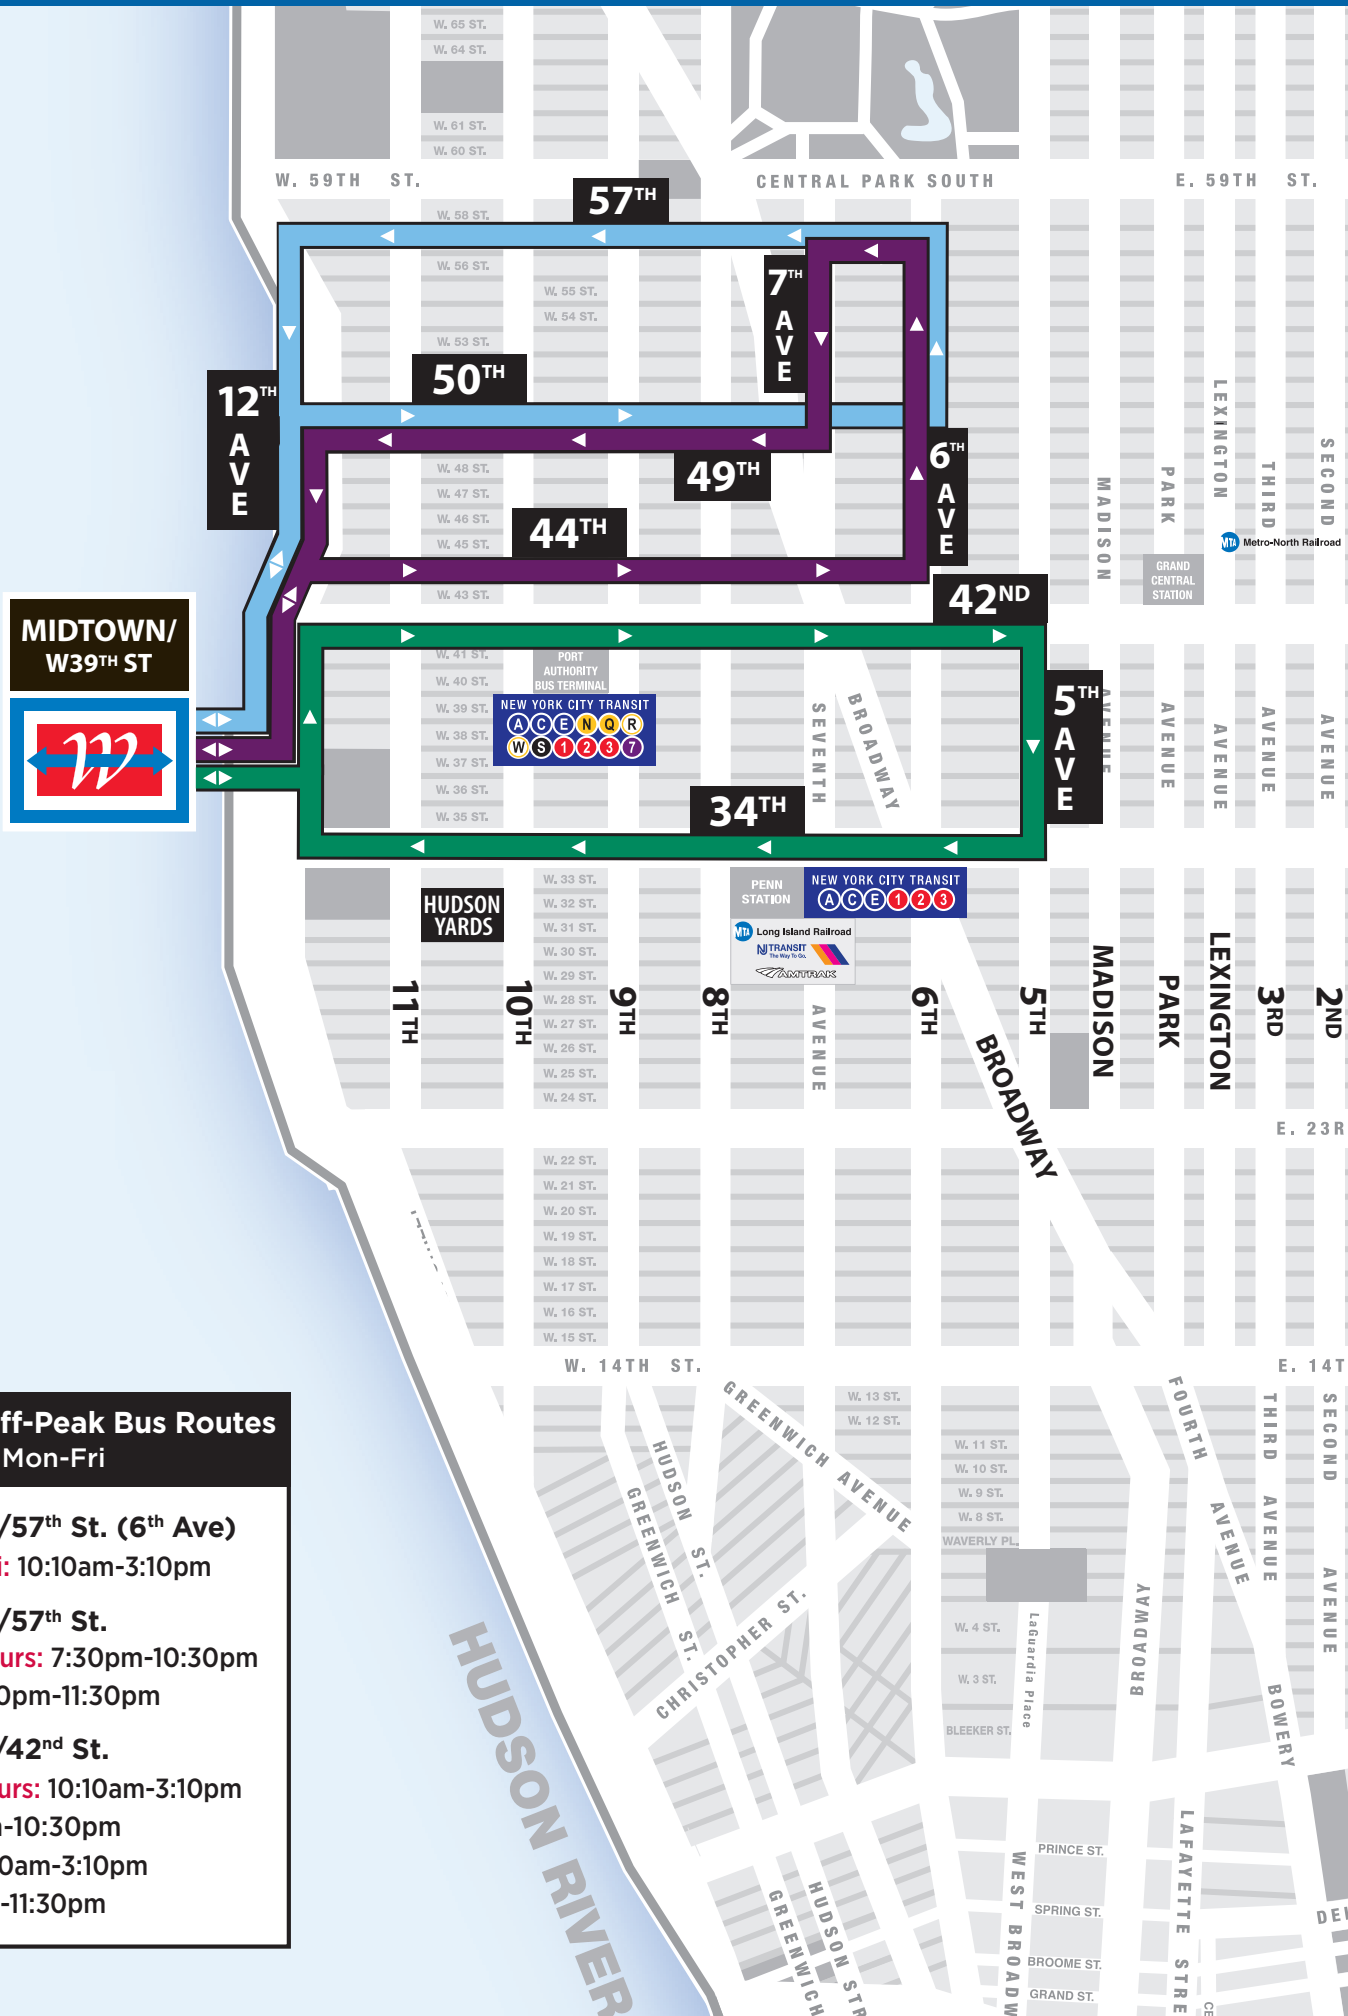

# Weekday Off-Peak Bus Routes (Mon-Fri)

## Weekday Off-Peak Bus Routes Mon-Fri

- W 50<sup>th</sup>/57<sup>th</sup> St. (6<sup>th</sup> Ave)**  
**Mon-Fri: 10:10am-3:10pm**
- W 44<sup>th</sup>/57<sup>th</sup> St.**  
**Mon-Thurs: 7:30pm-10:30pm**  
**Fri: 7:30pm-11:30pm**
- W 34<sup>th</sup>/42<sup>nd</sup> St.**  
**Mon-Thurs: 10:10am-3:10pm**  
**7:30pm-10:30pm**  
**Fri: 10:10am-3:10pm**  
**7:30pm-11:30pm**