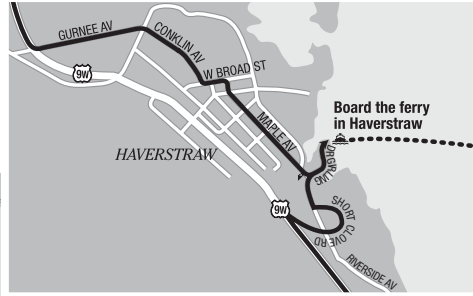

Haverstraw-Ossining Ferry Rail Link

Effective March 27, 2023

WEEKDAYS MORNINGS VIA OSSINING STATION TO GRAND CENTRAL

AM Light Face, PM Bold Face	AM Peak										
Haverstraw Ferry Terminal	5 47	—	6 17	6 52	—	7 38	—	8 10	—	8 42	
Ossining¹	6 01	—	6 32	7 07	—	7 53	—	8 25	—	8 57	
Ossining	6 14	6 26	6 39	7 14	7 30	8 02	8 15	8 32	8 45	9 03	
Tarrytown	6 23	6 34	6 49	7 24	7 39	8 12	8 24	8 41	8 54	9 13	
Yonkers	6 41	6 52	7 05	—	7 59	—	8 41	—	9 13	9 29	
Marble Hill	—	7 04	7 13	—	8 10	—	8 49	—	9 24	—	
Harlem-125th Street	6 59	7 20	7 22	7 50	8 25	8 40	9 00	9 16	9 40	9 47	
Grand Central	7 11	7 33	7 35	8 04	8 39	8 53	9 13	9 29	9 52	9 59	

¹ Passengers may board at Ossining for Haverstraw until 8:57 a.m.
Morning ferries may leave Ossining up to five (5) minutes earlier than arrival times shown.

PLEASE NOTE:
Metro-North Haverstraw-Ossining Ferry UniTickets are also valid for use on NYSDOT's sponsored Hudson Link to Tarrytown Station and Metro-North trains to Grand Central.

Ferry operation and Guaranteed Ride Home Program are jointly funded by the U.S. and the New York State Departments of Transportation.

WEEKDAYS EVENINGS VIA OSSINING STATION TO HAVERSTRAW

AM Light Face, PM Bold Face	Early Holiday Getaway⁶		PM Peak								
Grand Central	6 24³	6 32³	4 07	4 39	5 16	6 00	6 28	6 54	7 35	7 59	8 41
Harlem-125th Street	6 25³	6 33³	4 17	4 49	5 27	6 10	6 38	7 04	7 45	8 09	8 51
Marble Hill	—	6 34³	—	—	—	—	6 51	7 17	7 53	8 22	9 01
Yonkers	—	6 35³	4 34	5 05	—	6 26	7 03	7 29	8 02	8 34	9 09
Tarrytown	6 23³	6 41³	4 51	5 22	5 54	6 43	7 22	7 48	8 22	8 53	9 26
Ossining	6 31³	6 42³	5 01	5 32	6 05	6 53	7 32	7 58	8 32	9 02	9 36
Ossining²	6 36³	6 47³	5 06	5 37	6 10	6 58	7 37	8 04	8 38	9 07	9 41
Haverstraw³ Ferry Terminal	6 31³	6 42³	5 21	5 52	6 26	7 13	7 52	8 19	8 53	9 22	9 56

² Evening ferries may leave Ossining up to five (5) minutes earlier if all connecting trains are aboard.
³ Passengers may board at Haverstraw for Ossining, except 9:56 p.m. Evening ferries may leave Haverstraw up to five (5) minutes earlier than arrival times shown.
⁶ **Early Getaway:** Ferry runs 4/5, 4/7, 5/26 and 9/1 only.
Holidays: The ferry will not operate on Memorial Day (5/29), Independence Day (7/4) and Labor Day (9/4).

Signs in Haverstraw direct you to the Ferry

DIRECTIONS TO THE HAVERSTRAW-OSSINING FERRY:

From the North:

Take 9W South to Gurnee Ave. Left on Gurnee Ave. Continue straight (becomes Conklin Ave.) to W. Broad St. Left on W. Broad St. to Maple Ave. Right on Maple Ave. (Maple Ave. becomes Riverside Ave.) Continue to Dr. Girling Drive. Left on Dr. Girling Drive to parking lot/ferry entrance.

From the West:

Take Exit 13 on the Palisades Parkway (Rt. 202 East) to Gurnee Ave. Continue straight (becomes Conklin Ave.) to W. Broad St. Left on W. Broad St. to Maple Ave. Right on Maple Ave. (Maple Ave. becomes Riverside Ave.) Continue to Dr. Girling Drive. Left on Dr. Girling Drive to parking lot/ferry entrance.

From the South:

Take Route 304 North to 9W North. Turn right onto Short Clove Rd. Turn right onto Riverside Avenue. Turn right onto Dr. Girling Drive then keep left at fork to parking lot/ferry entrance.

Visit NY Waterway online at nywaterway.com

Scan QR code or visit mta.info for fares and other details