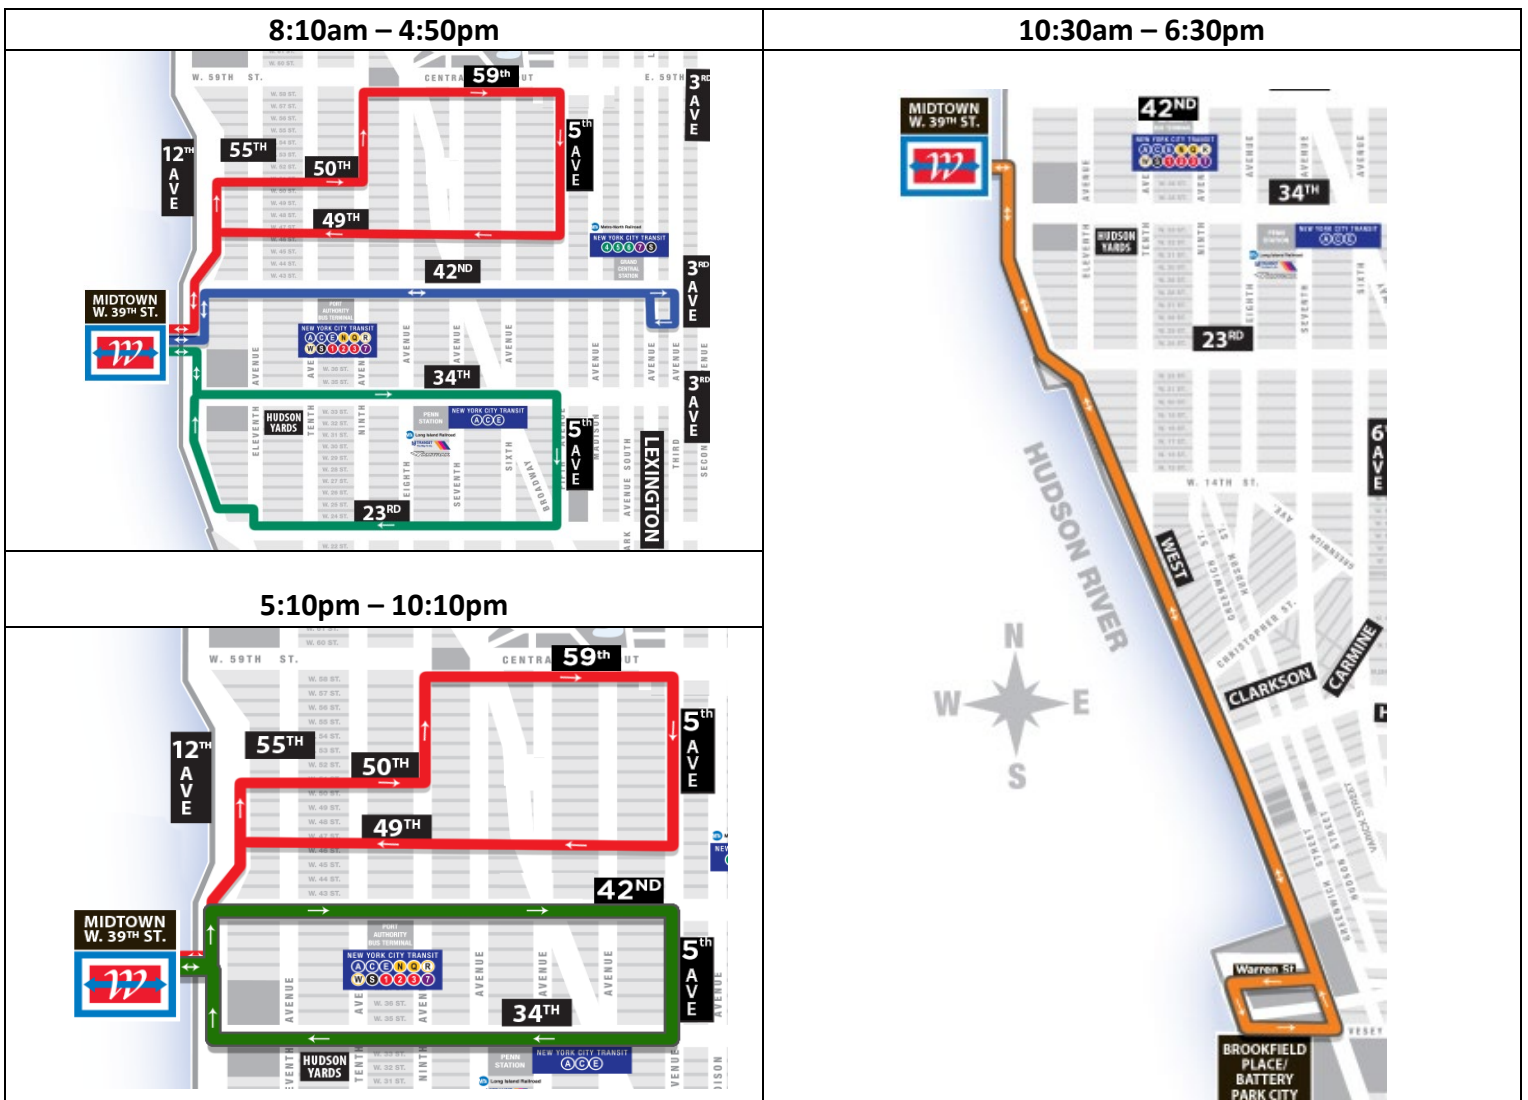

ADVISORY

Memorial Day 2026

NYC Bus Routes

Monday, May 25

NY WATERWAY®

1.800.53FERRY(33779) • nywaterway.com